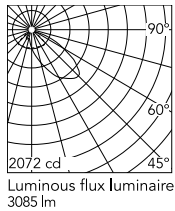

Physical

Colour	Grey
Orientation	Adjustable
Longitudinal tilting (°)	156
Net weight (kg)	5.06
Package height (mm)	155
Package width (mm)	265
Package length (mm)	430
Package volume (m3)	0.02
IP internal	65

Download

[Mounting instructions](#)  PDF

Photometric Files

[LDT / IES](#)  ZIP

Technical Drawings

[2D](#)  ZIP

[3D](#)  ZIP

Schematic light drawing