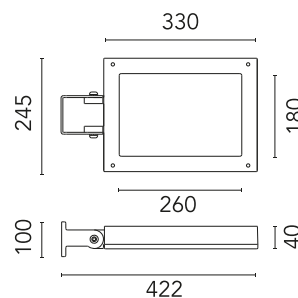

FLOS

FA52516406-300 Grey

Perseo 4 Asymmetric Optic Dimmable Dali

Designed by FLOS Outdoor, 2012

LED source included. Integrated power supply 220-240V ON-OFF and dimmable 1-10V or DALI. Graduated fixing bracket included. Equipped with a M20x1.5 cable guide (for 7mm<math>\varnothing</math>13mm cables) and IP68 connector. To ensure the tightness of the cable guide it's recommended to use flexible electric cables suitable for exterior use. Optional accessories: protruding arm for walls; feet and arms to install the luminaire on a mast; wall-washer visor and anti-vandalism protection lid. Extraclear transparent glass.

Physical

Colour	Grey
Orientation	Adjustable
Longitudinal tilting (°)	156
Net weight (kg)	5.06
Package height (mm)	155
Package width (mm)	265
Package length (mm)	430
Package volume (m3)	0.02
IP internal	65

Accessories & Power Supply

OPTIONAL Pole

FA414506

Pole Ø 102 mm h 4000 mm (+500 mm In-ground)

OPTIONAL Accessory

F990E00A000

S.P.D. (SURGE PROTECTION DEVICE)

OPTIONAL Pole

OPTIONAL Pole

FA415506

Pole Ø 102 mm h 5000 mm (+500 mm In-ground)

OPTIONAL Accessory

FA116

Base Plate and Fixing Bolts for Pole Ø 102 mm h 4000/5000 mm with Base

OPTIONAL Accessory

FA16730