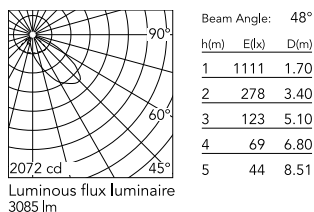

Schematic light drawing

Photometric

Lighting type	Direct
Light distribution	Asymmetric
CCT (K)	2700
CRI>	80
Extreme cut off	No

Electrical

Insulation class	I
Frequency (Hz)	50/60
Main voltage (Vac)	220-240
Power supply	Integrated
Dimmable	Yes
Power supply type	Dimmable DALI 1
Dimming interface	Dimmer Integrated
Emergency	No