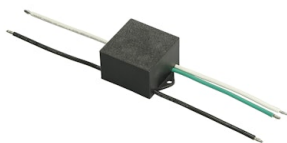

FLOS

FA52516401-300 White

Perseo 4 Asymmetric Optic Dimmable Dali

Designed by FLOS Outdoor, 2012

LED source included. Integrated power supply 220-240V ON-OFF and dimmable 1-10V or DALI. Graduated fixing bracket included. Equipped with a M20x1.5 cable guide (for 7mmϕ<math><13\text{mm}</math> cables) and IP68 connector. To ensure the tightness of the cable guide it's recommended to use flexible electric cables suitable for exterior use. Optional accessories: protruding arm for walls; feet and arms to install the luminaire on a mast; wall-washer visor and anti-vandalism protection lid. Extraclear transparent glass.

Accessories & Power Supply

OPTIONAL Pole

FA25006

Pole Ø76 mm h 3500 mm (+500 mm In-ground)

OPTIONAL Accessory

F990E00A000

S.P.D. (SURGE PROTECTION DEVICE)

OPTIONAL Pole