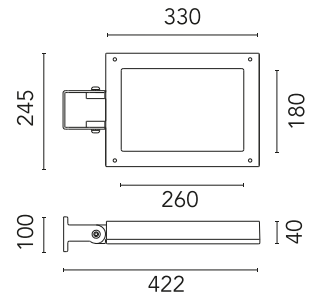

FLOS

FA52516401-300 White

Perseo 4 Asymmetric Optic Dimmable Dali

Designed by FLOS Outdoor, 2012

LED source included. Integrated power supply 220-240V ON-OFF and dimmable 1-10V or DALI. Graduated fixing bracket included. Equipped with a M20x1.5 cable guide (for 7mmϕ<math><13\text{mm}</math> cables) and IP68 connector. To ensure the tightness of the cable guide it's recommended to use flexible electric cables suitable for exterior use. Optional accessories: protruding arm for walls; feet and arms to install the luminaire on a mast; wall-washer visor and anti-vandalism protection lid. Extraclear transparent glass.

Physical

Colour	White
Orientation	Adjustable
Longitudinal tilting (°)	156
Net weight (kg)	5.06
Package height (mm)	155
Package width (mm)	265
Package length (mm)	430
Package volume (m3)	0.02
IP internal	65

Accessories & Power Supply

OPTIONAL Pole

FA25006

Pole Ø76 mm h 3500 mm (+500 mm In-ground)

OPTIONAL Accessory

F990E00A000

S.P.D. (SURGE PROTECTION DEVICE)

OPTIONAL Pole

Pole Ø76 mm h 3500 mm (+500 mm In-ground)

OPTIONAL Pole

FA24906

Pole Ø76 mm h 4500 mm(with Base)

OPTIONAL Pole

FA24933

Pole Ø76 mm h 4500 mm(with Base)

OPTIONAL Pole