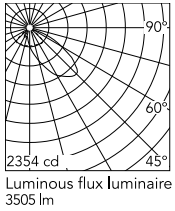

Physical

Colour	Deep Brown
Orientation	Adjustable
Longitudinal tilting (°)	156
Net weight (kg)	5.06
Package height (mm)	155
Package width (mm)	265
Package length (mm)	430
Package volume (m3)	0.02
IP internal	65

Download

[Mounting instructions](#) ZIP

Photometric Files

[LDT / IES](#) ZIP

Technical Drawings

[2D](#) ZIP

[3D](#) ZIP

Schematic light drawing