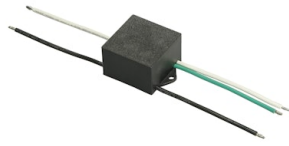

FLOS

FA52510218-300 Deep Brown

Perseo 4 Asymmetric Optic Dimmable Dali

Designed by FLOS Outdoor, 2012

LED source included. Integrated power supply 220-240V ON-OFF and dimmable 1-10V or DALI. Graduated fixing bracket included. Equipped with a M20x1.5 cable guide (for 7mm\leq13mm cables) and IP68 connector. To ensure the tightness of the cable guide it's recommended to use flexible electric cables suitable for exterior use. Optional accessories: protruding arm for walls; feet and arms to install the luminaire on a mast; wall-washer visor and anti-vandalism protection lid. Extraclear transparent glass.

Accessories & Power Supply

OPTIONAL
Pole

FA24833

Pole Ø76 mm h 3500 mm(with
Base)

OPTIONAL
Accessory

F990E00A000

S.P.D. (SURGE PROTECTION
DEVICE)

OPTIONAL
Pole

FA24806

Pole Ø76 mm h 3500 mm(with
Base)

OPTIONAL
Bracket

FA8933

Pole Bracket Franco 2/Perseo 4 Ø
102 mm 500 mm Double

OPTIONAL
Pole

FA25006

Pole Ø76 mm h 3500 mm (+500
mm In-ground)