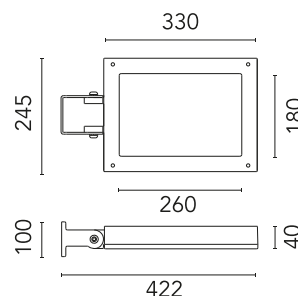

Are you a professional and your project needs consulting and support?

[BOOK AN APPOINTMENT](#)

Main specifications

EAN	8054793644189
Mounting	Wall, Ground
Environments	Outdoor wet location
Light source type	LED
Light sources included	Yes
LED type	Power LED
Number of lamps	1
System power (W)	53
Source flux (lm)	6657
Lumen Output (lm)	3505

Physical

Colour	Deep Brown
Orientation	Adjustable
Longitudinal tilting (°)	156
Net weight (kg)	5.06
Package height (mm)	155
Package width (mm)	265
Package length (mm)	430
Package volume (m3)	0.02
IP internal	65

Download

[Mounting instructions](#) ZIP

Photometric Files

[LDT / IES](#) ZIP

Technical Drawings

[2D](#) ZIP

[3D](#) ZIP