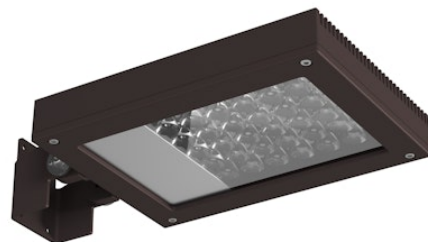

FLOS

FA52510218-300 Deep Brown

Perseo 4 Asymmetric Optic Dimmable Dali

Designed by FLOS Outdoor, 2012

LED source included. Integrated power supply 220-240V ON-OFF and dimmable 1-10V or DALI. Graduated fixing bracket included. Equipped with a M20x1.5 cable guide (for 7mm\leq13mm cables) and IP68 connector. To ensure the tightness of the cable guide it's recommended to use flexible electric cables suitable for exterior use. Optional accessories: protruding arm for walls; feet and arms to install the luminaire on a mast; wall-washer visor and anti-vandalism protection lid. Extraclear transparent glass.

Are you a professional and your project needs consulting and support?

[BOOK AN APPOINTMENT](#)

Main specifications

EAN	8054793644189
Mounting	Wall, Ground
Environments	Outdoor wet location
Light source type	LED
Light sources included	Yes
LED type	Power LED
Number of lamps	1
System power (W)	53
Source flux (lm)	6657
Lumen Output (lm)	3505

Physical

Colour	Deep Brown
Orientation	Adjustable
Longitudinal tilting (°)	156
Net weight (kg)	5.06
Package height (mm)	155
Package width (mm)	265
Package length (mm)	430
Package volume (m3)	0.02
IP internal	65