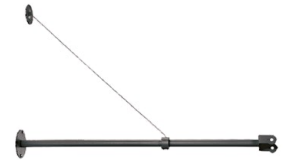

Pole Ø 102 mm h 4000 mm With Base

OPTIONAL Pole

FA414533

Pole Ø 102 mm h 4000 mm (+500 mm In-ground)

OPTIONAL Accessory

FA116

Base Plate and Fixing Bolts for Pole Ø 102 mm h 4000/5000 mm with Base

OPTIONAL Accessory

FA16730

Wall Washer Visor Perseo 4

OPTIONAL Accessory

FA16830

Antivandal Louvre Perseo 4

OPTIONAL Bracket

FA11433

Pole Bracket Franco 2/Perseo 4 Ø 76 mm 180 mm Double

OPTIONAL Accessory

FA18133

Wall Bracket Perseo 4 1000 mm

OPTIONAL  
Bracket

FA9033

Pole Bracket Franco 2/Perseo 4 Ø  
102 mm 180 mm Double

OPTIONAL  
Bracket

FA9533