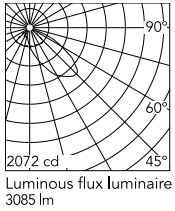

## Schematic light drawing

## Photometric

Lighting type	Direct
Light distribution	Asymmetric
CCT (K)	2700
CRI>	80
Extreme cut off	No