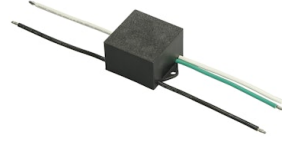

FLOS

FA52516430-310 Black

Perseo 4 Asymmetric Optic Dimmable 1-10V

Designed by FLOS Outdoor, 2012

LED source included. Integrated power supply 220-240V ON-OFF and dimmable 1-10V or DALI. Graduated fixing bracket included. Equipped with a M20x1.5 cable guide (for 7mm<math>< \lt; 13\text{mm}</math> cables) and IP68 connector. To ensure the tightness of the cable guide it's recommended to use flexible electric cables suitable for exterior use. Optional accessories: protruding arm for walls; feet and arms to install the luminaire on a mast; wall-washer visor and anti-vandalism protection lid. Extraclear transparent glass.

Accessories & Power Supply

OPTIONAL Pole

FA25006

Pole Ø76 mm h 3500 mm (+500 mm In-ground)

OPTIONAL Pole

FA24833

Pole Ø76 mm h 3500 mm(with Base)

OPTIONAL Accessory

F990E00A000

S.P.D. (SURGE PROTECTION DEVICE)

OPTIONAL Pole

FA24806

Pole Ø76 mm h 3500 mm(with Base)

OPTIONAL Pole

FA25033

Pole Ø76 mm h 3500 mm (+500 mm In-ground)