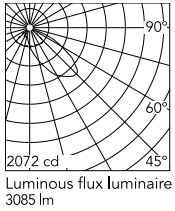

Physical

Colour	Black
Orientation	Adjustable
Longitudinal tilting (°)	156
Net weight (kg)	5.06
Package height (mm)	155
Package width (mm)	265
Package length (mm)	430
Package volume (m3)	0.02
IP internal	65

Beam Angle: 48°

h(m)	E(lx)	D(m)
1	1111	1.70
2	278	3.40
3	123	5.10
4	69	6.80
5	44	8.51

Photometric

Lighting type	Direct
Light distribution	Asymmetric
CCT (K)	2700
CRI>	80
Extreme cut off	No

Electrical

Insulation class	I
Frequency (Hz)	50/60
Main voltage (Vac)	220-240
Power supply	Integrated
Dimmable	Yes
Power supply type	Dimmable 1-10V
Dimming interface	Dimmer Integrated
Emergency	No