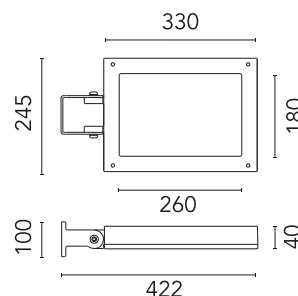

FLOS

FA52516430-310 Black

Perseo 4 Asymmetric Optic Dimmable 1-10V

Designed by FLOS Outdoor, 2012

LED source included. Integrated power supply 220-240V ON-OFF and dimmable 1-10V or DALI. Graduated fixing bracket included. Equipped with a M20x1.5 cable guide (for 7mm<math>< \lt; 13\text{mm}</math> cables) and IP68 connector. To ensure the tightness of the cable guide it's recommended to use flexible electric cables suitable for exterior use. Optional accessories: protruding arm for walls; feet and arms to install the luminaire on a mast; wall-washer visor and anti-vandalism protection lid. Extraclear transparent glass.

Physical

Colour	Black
Orientation	Adjustable
Longitudinal tilting (°)	156
Net weight (kg)	5.06
Package height (mm)	155
Package width (mm)	265
Package length (mm)	430
Package volume (m3)	0.02
IP internal	65

Accessories & Power Supply

OPTIONAL Pole

FA25006

Pole Ø76 mm h 3500 mm (+500 mm In-ground)

OPTIONAL Pole

FA24833

Pole Ø76 mm h 3500 mm(with Base)

OPTIONAL Accessory

F990E00A000

S.P.D. (SURGE PROTECTION DEVICE)

OPTIONAL Pole

FA24806

Pole Ø76 mm h 3500 mm(with Base)

OPTIONAL Pole

FA25033

Pole Ø76 mm h 3500 mm (+500 mm In-ground)