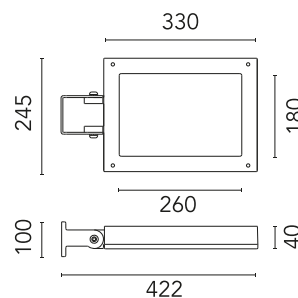

FLOS

FA52516418-310 Deep Brown

Perseo 4 Asymmetric Optic Dimmable 1-10V

Designed by FLOS Outdoor, 2012

LED source included. Integrated power supply 220-240V ON-OFF and dimmable 1-10V or DALI. Graduated fixing bracket included. Equipped with a M20x1.5 cable guide (for 7mm<math>< \lt; 13\text{mm}</math> cables) and IP68 connector. To ensure the tightness of the cable guide it's recommended to use flexible electric cables suitable for exterior use. Optional accessories: protruding arm for walls; feet and arms to install the luminaire on a mast; wall-washer visor and anti-vandalism protection lid. Extraclear transparent glass.

Physical

Colour	Deep Brown
Orientation	Adjustable
Longitudinal tilting (°)	156
Net weight (kg)	5.06
Package height (mm)	155
Package width (mm)	265
Package length (mm)	430
Package volume (m3)	0.02
IP internal	65

Pole Ø 102 mm h 4000 mm (+500 mm In-ground)

OPTIONAL Pole

FA415033

Pole Ø 102 mm h 5000 mm With Base

OPTIONAL Pole

FA24806

Pole Ø76 mm h 3500 mm(with Base)

OPTIONAL Pole

FA414506

Pole Ø 102 mm h 4000 mm (+500
mm In-ground)

OPTIONAL
Pole

FA414006

Pole Ø 102 mm h 4000 mm With
Base

OPTIONAL
Bracket

FA11506

Pole Bracket Franco 2/Perseo 4 Ø
76 mm 500 mm Double