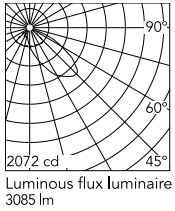

Schematic light drawing

h(m)	E(lx)	D(m)
1	1111	1.70
2	278	3.40
3	123	5.10
4	69	6.80
5	44	8.51

Photometric

Lighting type	Direct
Light distribution	Asymmetric
CCT (K)	2700
CRI>	80
Extreme cut off	No

Electrical

Insulation class	I
Frequency (Hz)	50/60
Main voltage (Vac)	220-240
Power supply	Integrated
Dimmable	Yes
Power supply type	Dimmable 1-10V
Dimming interface	Dimmer Integrated
Emergency	No