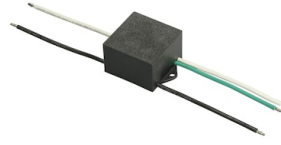

FLOS

FA52516418-310 Deep Brown

Perseo 4 Asymmetric Optic Dimmable 1-10V

Designed by FLOS Outdoor, 2012

LED source included. Integrated power supply 220-240V ON-OFF and dimmable 1-10V or DALI. Graduated fixing bracket included. Equipped with a M20x1.5 cable guide (for 7mm<math>< \lt; 13\text{mm}</math> cables) and IP68 connector. To ensure the tightness of the cable guide it's recommended to use flexible electric cables suitable for exterior use. Optional accessories: protruding arm for walls; feet and arms to install the luminaire on a mast; wall-washer visor and anti-vandalism protection lid. Extraclear transparent glass.

Accessories & Power Supply

OPTIONAL Accessory

FA1116

Base Plate and Fixing Bolts for Pole Ø 102 mm h 4000/5000 mm with Base

OPTIONAL Pole

FA24833

Pole Ø76 mm h 3500 mm(with Base)

OPTIONAL Accessory

F990E00A000

S.P.D. (SURGE PROTECTION DEVICE)

OPTIONAL Bracket

FA11233

Pole Bracket Franco 2/Perseo 4 Ø 76 mm 180 mm Single

OPTIONAL Pole

FA415506

Pole Ø 102 mm h 5000 mm (+500 mm In-ground)