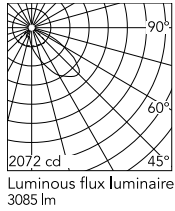

## Schematic light drawing

Beam Angle: 48°

h(m)	E(lx)	D(m)
1	1111	1.70
2	278	3.40
3	123	5.10
4	69	6.80
5	44	8.51

## Photometric

Lighting type	Direct
Light distribution	Asymmetric
CCT (K)	2700
CRI>	80
Extreme cut off	No