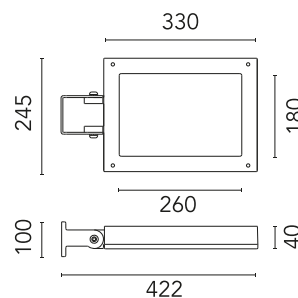

## Perseo 4 Asymmetric Optic Dimmable 1-10V

Designed by FLOS Outdoor, 2012

LED source included. Integrated power supply 220-240V ON-OFF and dimmable 1-10V or DALI. Graduated fixing bracket included. Equipped with a M20x1.5 cable guide (for 7mm<math>\lt\mathit{d}</math><math>\lt;13\text{mm}</math> cables) and IP68 connector. To ensure the tightness of the cable guide it's recommended to use flexible electric cables suitable for exterior use. Optional accessories: protruding arm for walls; feet and arms to install the luminaire on a mast; wall-washer visor and anti-vandalism protection lid. Extraclear transparent glass.

### Physical

Colour	Grey
Orientation	Adjustable
Longitudinal tilting (°)	156
Net weight (kg)	5.06
Package height (mm)	155
Package width (mm)	265
Package length (mm)	430
Package volume (m3)	0.02
IP internal	65

FA25006

Pole Ø76 mm h 3500 mm (+500  
mm In-ground)

OPTIONAL  
Pole

FA24906

Pole Ø76 mm h 4500 mm(with  
Base)

OPTIONAL  
Accessory

FA18106

Wall Bracket Perseo 4 1000 mm