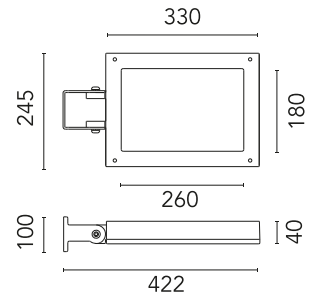

FLOS

FA52516401-310 White

Perseo 4 Asymmetric Optic Dimmable 1-10V

Designed by FLOS Outdoor, 2012

LED source included. Integrated power supply 220-240V ON-OFF and dimmable 1-10V or DALI. Graduated fixing bracket included. Equipped with a M20x1.5 cable guide (for 7mm<math>< \lt; 13\text{mm}</math> cables) and IP68 connector. To ensure the tightness of the cable guide it's recommended to use flexible electric cables suitable for exterior use. Optional accessories: protruding arm for walls; feet and arms to install the luminaire on a mast; wall-washer visor and anti-vandalism protection lid. Extraclear transparent glass.

Physical

Colour	White
Orientation	Adjustable
Longitudinal tilting (°)	156
Net weight (kg)	5.06
Package height (mm)	155
Package width (mm)	265
Package length (mm)	430
Package volume (m3)	0.02
IP internal	65

Pole Ø76 mm h 4500 mm(with
Base)

OPTIONAL
Accessory

FA116

Base Plate and Fixing Bolts for
Pole Ø 102 mm h 4000/5000 mm
with Base

OPTIONAL
Bracket

FA11433

Pole Bracket Franco 2/Perseo 4 Ø
76 mm 180 mm Double

Wall Washer Visor Perseo 4

OPTIONAL
Pole

FA414006

Pole Ø 102 mm h 4000 mm With
Base

OPTIONAL
Pole

FA415506

Pole Ø 102 mm h 5000 mm (+500
mm In-ground)

OPTIONAL
Bracket