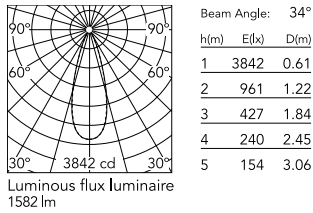

Schematic light drawing

Photometric

Lighting type	Direct
Light distribution	Symmetric
CCT (K)	2700
CRI>	80
Beam angle C0-180 (°)	34
Beam angle C90-270 (°)	34
Extreme cut off	No

Electrical

Insulation class	I
Frequency (Hz)	50/60
Main voltage (Vac)	220-240
Power supply	Integrated
Dimmable	No
Power supply type	Non Dimmable
Dimming interface	Not Dimmable
Emergency	No