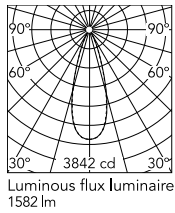

Schematic light drawing

h(m)	E(lx)	D(m)
1	3842	0.61
2	961	1.22
3	427	1.84
4	240	2.45
5	154	3.06

Photometric

Lighting type	Direct
Light distribution	Symmetric
CCT (K)	2700
CRI>	80
Beam angle C0-180 (°)	34
Beam angle C90-270 (°)	34
Extreme cut off	No

Electrical

Insulation class	I
Frequency (Hz)	50/60
Main voltage (Vac)	220-240
Power supply	Integrated
Dimmable	No
Power supply type	Non Dimmable
Dimming interface	Not Dimmable
Emergency	No