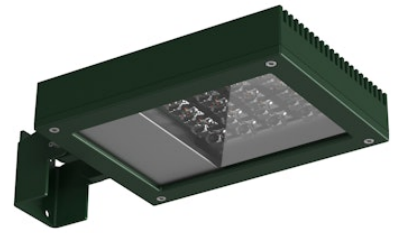

FLOS

FA52515412 Forest Green

Perseo 3 Symmetric Optic

Designed by FLOS Outdoor, 2012

LED source included. Integrated power supply 220-240V ON/OFF and dimmable 1-10V or DALI. Fixing bracket included. Equipped with a M16x1.5 cable guide (for 4.5mm\varnothing<math><10\text{mm}</math> cables) and IP68 connector. To ensure the tightness of the cable guide it's recommended to use flexible electric cables suitable for exterior use. Optional accessories: protruding arm for walls; feet and arms to install the luminaire on a mast; wall-washer visor and anti-vandalism protection lid. Extraclear transparent glass.

Are you a professional and your project needs consulting and support?

[BOOK AN APPOINTMENT](#)

Main specifications

EAN	8054793647272
Mounting	Wall, Ground
Light source type	LED
Light sources included	Yes
LED type	Power LED
Number of lamps	1
System power (W)	20
Source flux (lm)	2232
Lumen Output (lm)	1582

Physical

Colour	Forest Green
Orientation	Adjustable
Longitudinal tilting (°)	146
Net weight (kg)	2.28
Package height (mm)	135
Package width (mm)	190
Package length (mm)	315
Package volume (m3)	0.01
IP internal	65