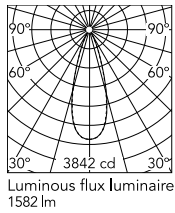

Physical

Colour	Forest Green
Orientation	Adjustable
Longitudinal tilting (°)	146
Net weight (kg)	2.28
Package height (mm)	135
Package width (mm)	190
Package length (mm)	315
Package volume (m3)	0.01
IP internal	65

Download

[Mounting instructions](#)  PDF

Photometric Files

[LDT / IES](#)  ZIP

Technical Drawings

[2D](#)  ZIP

[3D](#)  ZIP

Schematic light drawing

h(m)	E(lx)	D(m)
1	3842	0.61
2	961	1.22
3	427	1.84
4	240	2.45
5	154	3.06

Photometric

Lighting type	Direct
Light distribution	Symmetric
CCT (K)	2700
CRI>	80
Beam angle C0-180 (°)	34
Beam angle C90-270 (°)	34
Extreme cut off	No