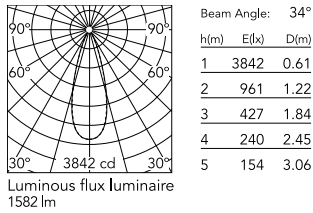

Physical

Colour	White
Orientation	Adjustable
Longitudinal tilting (°)	146
Net weight (kg)	2.28
Package height (mm)	135
Package width (mm)	190
Package length (mm)	315
Package volume (m3)	0.01
IP internal	65

Download

[Mounting instructions](#) PDF

Photometric Files

[LDT / IES](#) ZIP

Technical Drawings

[2D](#) ZIP

[3D](#) ZIP

Schematic light drawing

Photometric

Lighting type	Direct
Light distribution	Symmetric
CCT (K)	2700
CRI>	80
Beam angle C0-180 (°)	34
Beam angle C90-270 (°)	34
Extreme cut off	No

Electrical

Insulation class	I
Frequency (Hz)	50/60
Main voltage (Vac)	220-240
Power supply	Integrated
Dimmable	No
Power supply type	Non Dimmable
Dimming interface	Not Dimmable
Emergency	No