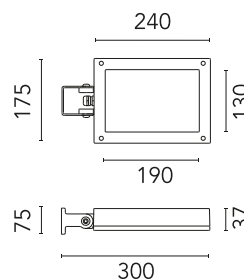

FLOS

FA52515401 White

Perseo 3 Symmetric Optic

Designed by FLOS Outdoor, 2012

LED source included. Integrated power supply 220-240V ON/OFF and dimmable 1-10V or DALI. Fixing bracket included. Equipped with a M16x1.5 cable guide (for 4.5mm\varnothing<math><10\text{mm}</math> cables) and IP68 connector. To ensure the tightness of the cable guide it's recommended to use flexible electric cables suitable for exterior use. Optional accessories: protruding arm for walls; feet and arms to install the luminaire on a mast; wall-washer visor and anti-vandalism protection lid. Extraclear transparent glass.

Physical

Colour	White
Orientation	Adjustable
Longitudinal tilting (°)	146
Net weight (kg)	2.28
Package height (mm)	135
Package width (mm)	190
Package length (mm)	315
Package volume (m3)	0.01
IP internal	65

Pole Ø 102 mm h 5000 mm (+500 mm In-ground)

OPTIONAL
Accessory

FA116

Base Plate and Fixing Bolts for
Pole Ø 102 mm h 4000/5000 mm
with Base

OPTIONAL
Bracket

FA22133

Pole Bracket Franco 1/Perseo 3 Ø
102 mm 180 mm Single