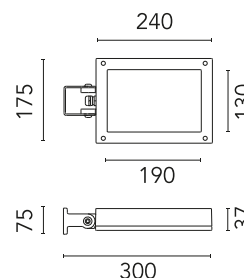

Are you a professional and your project needs consulting and support?

[BOOK AN APPOINTMENT](#)

Main specifications

EAN	8054793647371
Mounting	Wall, Ground
Light source type	LED
Light sources included	Yes
LED type	Power LED
Number of lamps	1
System power (W)	20
Source flux (lm)	2232
Lumen Output (lm)	1582

Physical

Colour	Anthracite
Orientation	Adjustable
Longitudinal tilting (°)	146
Net weight (kg)	2.28
Package height (mm)	135
Package width (mm)	190
Package length (mm)	315
Package volume (m3)	0.01
IP internal	65

Download

[Mounting instructions](#) PDF

Photometric Files

[LDT / IES](#) ZIP

Technical Drawings

[2D](#) ZIP

[3D](#) ZIP