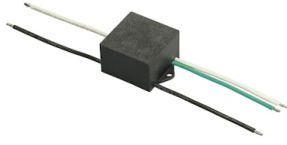

FLOS

FA52515433-300 Anthracite

Perseo 3 Symmetric Optic Dimmable Dali

Designed by FLOS Outdoor, 2012

LED source included. Integrated power supply 220-240V ON/OFF and dimmable 1-10V or DALI. Fixing bracket included. Equipped with a M16x1.5 cable guide (for 4.5mmϕ<math><10\text{mm}</math> cables) and IP68 connector. To ensure the tightness of the cable guide it's recommended to use flexible electric cables suitable for exterior use. Optional accessories: protruding arm for walls; feet and arms to install the luminaire on a mast; wall-washer visor and anti-vandalism protection lid. Extraclear transparent glass.

Photometric

Lighting type	Direct
Light distribution	Symmetric
CCT (K)	2700
CRI>	80
Beam angle C0-180 (°)	34
Beam angle C90-270 (°)	34
Extreme cut off	No

Electrical

Insulation class	I
Frequency (Hz)	50/60
Main voltage (Vac)	220-240
Power supply	Integrated
Dimmable	Yes
Power supply type	Dimmable DALI 1
Dimming interface	Dimmer Integrated
Emergency	No

Accessories & Power Supply

OPTIONAL
Pole

FA414533

Pole Ø 102 mm h 4000 mm (+500 mm In-ground)

OPTIONAL
Accessory

F990E00A000

S.P.D. (SURGE PROTECTION DEVICE)

OPTIONAL
Pole