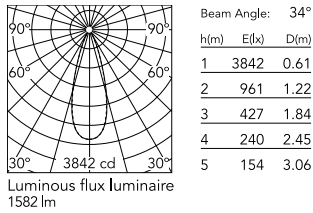

Physical

Colour	Anthracite
Orientation	Adjustable
Longitudinal tilting (°)	146
Net weight (kg)	2.28
Package height (mm)	135
Package width (mm)	190
Package length (mm)	315
Package volume (m3)	0.01
IP internal	65

Download

[Mounting instructions](#) PDF

Photometric Files

[LDT / IES](#) ZIP

Technical Drawings

[2D](#) ZIP

[3D](#) ZIP

Schematic light drawing

Photometric

Lighting type	Direct
Light distribution	Symmetric
CCT (K)	2700
CRI>	80
Beam angle C0-180 (°)	34
Beam angle C90-270 (°)	34
Extreme cut off	No

Electrical

Insulation class	I
Frequency (Hz)	50/60
Main voltage (Vac)	220-240
Power supply	Integrated
Dimmable	Yes
Power supply type	Dimmable DALI 1
Dimming interface	Dimmer Integrated
Emergency	No