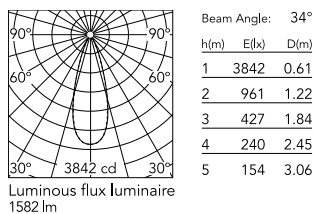

Physical

Colour	Black
Orientation	Adjustable
Longitudinal tilting (°)	146
Net weight (kg)	2.28
Package height (mm)	135
Package width (mm)	190
Package length (mm)	315
Package volume (m3)	0.01
IP internal	65

Photometric

Lighting type	Direct
Light distribution	Symmetric
CCT (K)	2700
CRI>	80
Beam angle C0-180 (°)	34
Beam angle C90-270 (°)	34
Extreme cut off	No

Electrical

Insulation class	I
Frequency (Hz)	50/60
Main voltage (Vac)	220-240
Power supply	Integrated
Dimmable	Yes
Power supply type	Dimmable DALI 1
Dimming interface	Dimmer Integrated
Emergency	No