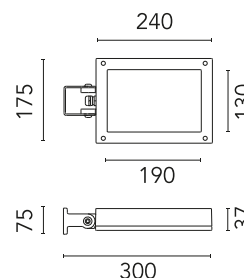

Are you a professional and your project needs consulting and support?

[BOOK AN APPOINTMENT](#)

Main specifications

EAN	8054793647319
Mounting	Wall, Ground
Light source type	LED
Light sources included	Yes
LED type	Power LED
Number of lamps	1
System power (W)	20
Source flux (lm)	2232
Lumen Output (lm)	1582

Physical

Colour	Deep Brown
Orientation	Adjustable
Longitudinal tilting (°)	146
Net weight (kg)	2.28
Package height (mm)	135
Package width (mm)	190
Package length (mm)	315
Package volume (m3)	0.01
IP internal	65

Download

[Mounting instructions](#) PDF

Photometric Files

[LDT / IES](#) ZIP

Technical Drawings

[2D](#) ZIP

[3D](#) ZIP