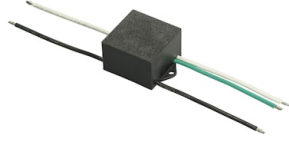

FLOS

FA52515418-300 Deep Brown

Perseo 3 Symmetric Optic Dimmable Dali

Designed by FLOS Outdoor, 2012

LED source included. Integrated power supply 220-240V ON/OFF and dimmable 1-10V or DALI. Fixing bracket included. Equipped with a M16x1.5 cable guide (for 4.5mmϕ<math><10\text{mm}</math> cables) and IP68 connector. To ensure the tightness of the cable guide it's recommended to use flexible electric cables suitable for exterior use. Optional accessories: protruding arm for walls; feet and arms to install the luminaire on a mast; wall-washer visor and anti-vandalism protection lid. Extraclear transparent glass.

Accessories & Power Supply

OPTIONAL Pole

FA24833

Pole Ø76 mm h 3500 mm(with
Base)

OPTIONAL Accessory

F990E00A000

S.P.D. (SURGE PROTECTION
DEVICE)

OPTIONAL Accessory