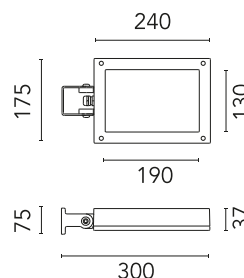

Are you a professional and your project needs consulting and support?

[BOOK AN APPOINTMENT](#)

Main specifications

EAN	8054793647289
Mounting	Wall, Ground
Light source type	LED
Light sources included	Yes
LED type	Power LED
Number of lamps	1
System power (W)	20
Source flux (lm)	2232
Lumen Output (lm)	1582

Physical

Colour	Forest Green
Orientation	Adjustable
Longitudinal tilting (°)	146
Net weight (kg)	2.28
Package height (mm)	135
Package width (mm)	190
Package length (mm)	315
Package volume (m3)	0.01
IP internal	65

Download

[Mounting instructions](#) PDF

Photometric Files

[LDT / IES](#) ZIP

Technical Drawings

[2D](#) ZIP

[3D](#) ZIP