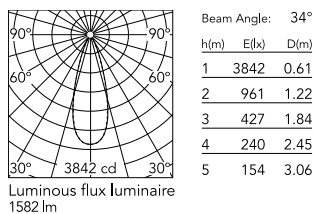

Physical

Colour	Forest Green
Orientation	Adjustable
Longitudinal tilting (°)	146
Net weight (kg)	2.28
Package height (mm)	135
Package width (mm)	190
Package length (mm)	315
Package volume (m3)	0.01
IP internal	65

Photometric

Lighting type	Direct
Light distribution	Symmetric
CCT (K)	2700
CRI>	80
Beam angle C0-180 (°)	34
Beam angle C90-270 (°)	34
Extreme cut off	No

Electrical

Insulation class	I
Frequency (Hz)	50/60
Main voltage (Vac)	220-240
Power supply	Integrated
Dimmable	Yes
Power supply type	Dimmable DALI 1
Dimming interface	Dimmer Integrated
Emergency	No