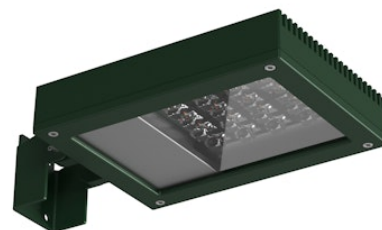

FLOS

FA52515412-300 Forest Green

Perseo 3 Symmetric Optic Dimmable Dali

Designed by FLOS Outdoor, 2012

LED source included. Integrated power supply 220-240V ON/OFF and dimmable 1-10V or DALI. Fixing bracket included. Equipped with a M16x1.5 cable guide (for 4.5mmϕ<math><10\text{mm}</math> cables) and IP68 connector. To ensure the tightness of the cable guide it's recommended to use flexible electric cables suitable for exterior use. Optional accessories: protruding arm for walls; feet and arms to install the luminaire on a mast; wall-washer visor and anti-vandalism protection lid. Extraclear transparent glass.

Are you a professional and your project needs consulting and support?

[BOOK AN APPOINTMENT](#)

Main specifications

EAN	8054793647289
Mounting	Wall, Ground
Light source type	LED
Light sources included	Yes
LED type	Power LED
Number of lamps	1
System power (W)	20
Source flux (lm)	2232
Lumen Output (lm)	1582

Physical

Colour	Forest Green
Orientation	Adjustable
Longitudinal tilting (°)	146
Net weight (kg)	2.28
Package height (mm)	135
Package width (mm)	190
Package length (mm)	315
Package volume (m3)	0.01
IP internal	65