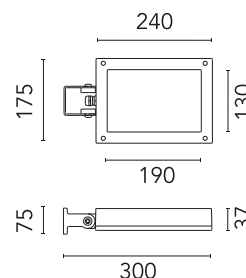

FLOS

FA52515406-300 Grey

Perseo 3 Symmetric Optic Dimmable Dali

Designed by FLOS Outdoor, 2012

LED source included. Integrated power supply 220-240V ON/OFF and dimmable 1-10V or DALI. Fixing bracket included. Equipped with a M16x1.5 cable guide (for 4.5mmϕ<math><10\text{mm}</math> cables) and IP68 connector. To ensure the tightness of the cable guide it's recommended to use flexible electric cables suitable for exterior use. Optional accessories: protruding arm for walls; feet and arms to install the luminaire on a mast; wall-washer visor and anti-vandalism protection lid. Extraclear transparent glass.

Physical

Colour	Grey
Orientation	Adjustable
Longitudinal tilting (°)	146
Net weight (kg)	2.28
Package height (mm)	135
Package width (mm)	190
Package length (mm)	315
Package volume (m3)	0.01
IP internal	65

Accessories & Power Supply

OPTIONAL
Pole

FA415506

Pole Ø 102 mm h 5000 mm (+500 mm In-ground)

OPTIONAL
Accessory

F990E00A000

S.P.D. (SURGE PROTECTION DEVICE)

OPTIONAL
Bracket

Pole Ø 102 mm h 4000 mm With Base

OPTIONAL Pole

FA414506

Pole Ø 102 mm h 4000 mm (+500 mm In-ground)

OPTIONAL Bracket

FA23206

Pole Bracket Franco 1/Perseo 3 Ø 76 mm 500 mm Double

OPTIONAL Accessory