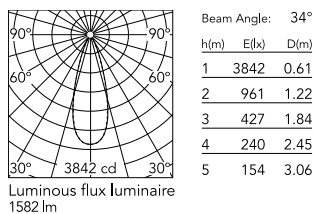

Schematic light drawing

Photometric

Lighting type	Direct
Light distribution	Symmetric
CCT (K)	2700
CRI>	80
Beam angle C0-180 (°)	34
Beam angle C90-270 (°)	34
Extreme cut off	No

Electrical

Insulation class	I
Frequency (Hz)	50/60
Main voltage (Vac)	220-240
Power supply	Integrated
Dimmable	Yes
Power supply type	Dimmable DALI 1
Dimming interface	Dimmer Integrated
Emergency	No