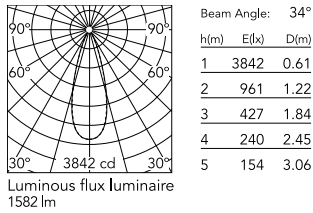

Physical

| | |
|--------------------------|------------|
| Colour | White |
| Orientation | Adjustable |
| Longitudinal tilting (°) | 146 |
| Net weight (kg) | 2.28 |
| Package height (mm) | 135 |
| Package width (mm) | 190 |
| Package length (mm) | 315 |
| Package volume (m3) | 0.01 |
| IP internal | 65 |

Download

[Mounting instructions](#)  PDF

Photometric Files

[LDT / IES](#)  ZIP

Technical Drawings

[2D](#)  ZIP

[3D](#)  ZIP

Schematic light drawing

Photometric

| | |
|------------------------|-----------|
| Lighting type | Direct |
| Light distribution | Symmetric |
| CCT (K) | 2700 |
| CRI> | 80 |
| Beam angle C0-180 (°) | 34 |
| Beam angle C90-270 (°) | 34 |
| Extreme cut off | No |