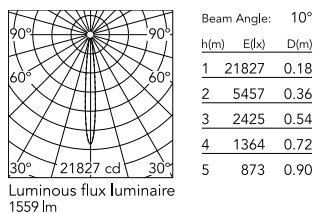

Physical

Colour	Anthracite
Orientation	Adjustable
Longitudinal tilting (°)	146
Net weight (kg)	2.28
Package height (mm)	135
Package width (mm)	190
Package length (mm)	315
Package volume (m3)	0.01
IP internal	65

Photometric

Lighting type	Direct
Light distribution	Symmetric
CCT (K)	2700
CRI>	80
Beam angle C0-180 (°)	11
Beam angle C90-270 (°)	11
Extreme cut off	No

Electrical

Insulation class	I
Frequency (Hz)	50/60
Main voltage (Vac)	220-240
Power supply	Integrated
Dimmable	Yes
Power supply type	Dimmable DALI 1
Dimming interface	Dimmer Integrated
Emergency	No