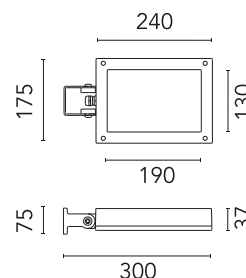

FLOS

FA52515233-300 Anthracite

Perseo 3 Symmetric Optic Dimmable Dali

Designed by FLOS Outdoor, 2012

LED source included. Integrated power supply 220-240V ON/OFF and dimmable 1-10V or DALI. Fixing bracket included. Equipped with a M16x1.5 cable guide (for 4.5mmϕ<math><10\text{mm}</math> cables) and IP68 connector. To ensure the tightness of the cable guide it's recommended to use flexible electric cables suitable for exterior use. Optional accessories: protruding arm for walls; feet and arms to install the luminaire on a mast; wall-washer visor and anti-vandalism protection lid. Extraclear transparent glass.

Physical

Colour	Anthracite
Orientation	Adjustable
Longitudinal tilting (°)	146
Net weight (kg)	2.28
Package height (mm)	135
Package width (mm)	190
Package length (mm)	315
Package volume (m3)	0.01
IP internal	65

Accessories & Power Supply

OPTIONAL Pole

FA24933

Pole Ø76 mm h 4500 mm(with Base)

OPTIONAL Accessory

F990E00A000

S.P.D. (SURGE PROTECTION DEVICE)

OPTIONAL Bracket