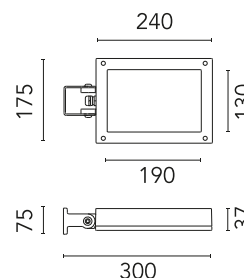

Are you a professional and your project needs consulting and support?

[BOOK AN APPOINTMENT](#)

Main specifications

EAN	8054793647142
Mounting	Wall, Ground
Light source type	LED
Light sources included	Yes
LED type	Power LED
Number of lamps	1
System power (W)	20
Source flux (lm)	2232
Lumen Output (lm)	1559

Physical

Colour	Black
Orientation	Adjustable
Longitudinal tilting (°)	146
Net weight (kg)	2.28
Package height (mm)	135
Package width (mm)	190
Package length (mm)	315
Package volume (m3)	0.01
IP internal	65

Download

[Mounting instructions](#) PDF

Photometric Files

[LDT / IES](#) ZIP

Technical Drawings

[2D](#) ZIP

[3D](#) ZIP