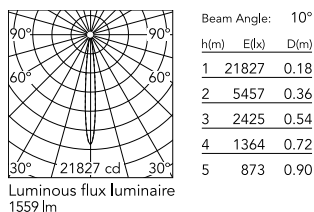

Schematic light drawing

Photometric

Lighting type	Direct
Light distribution	Symmetric
CCT (K)	2700
CRI>	80
Beam angle C0-180 (°)	11
Beam angle C90-270 (°)	11
Extreme cut off	No

Electrical

Insulation class	I
Frequency (Hz)	50/60
Main voltage (Vac)	220-240
Power supply	Integrated
Dimmable	Yes
Power supply type	Dimmable DALI 1
Dimming interface	Dimmer Integrated
Emergency	No