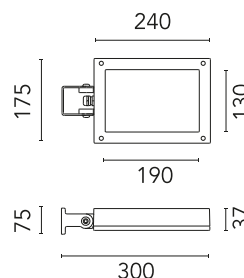

Are you a professional and your project needs consulting and support?

[BOOK AN APPOINTMENT](#)

Main specifications

EAN	8054793647104
Mounting	Wall, Ground
Light source type	LED
Light sources included	Yes
LED type	Power LED
Number of lamps	1
System power (W)	20
Source flux (lm)	2232
Lumen Output (lm)	1559

Physical

Colour	Deep Brown
Orientation	Adjustable
Longitudinal tilting (°)	146
Net weight (kg)	2.28
Package height (mm)	135
Package width (mm)	190
Package length (mm)	315
Package volume (m3)	0.01
IP internal	65

Download

[Mounting instructions](#) PDF

Photometric Files

[LDT / IES](#) ZIP

Technical Drawings

[2D](#) ZIP

[3D](#) ZIP