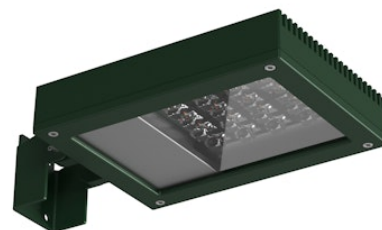

FLOS

FA52515212-300 Forest Green

Perseo 3 Symmetric Optic Dimmable Dali

Designed by FLOS Outdoor, 2012

LED source included. Integrated power supply 220-240V ON/OFF and dimmable 1-10V or DALI. Fixing bracket included. Equipped with a M16x1.5 cable guide (for 4.5mm\varnothing<math><10\text{mm}</math> cables) and IP68 connector. To ensure the tightness of the cable guide it's recommended to use flexible electric cables suitable for exterior use. Optional accessories: protruding arm for walls; feet and arms to install the luminaire on a mast; wall-washer visor and anti-vandalism protection lid. Extraclear transparent glass.

Are you a professional and your project needs consulting and support?

[BOOK AN APPOINTMENT](#)

Main specifications

EAN	8054793647067
Mounting	Wall, Ground
Light source type	LED
Light sources included	Yes
LED type	Power LED
Number of lamps	1
System power (W)	20
Source flux (lm)	2232
Lumen Output (lm)	1559

Physical

Colour	Forest Green
Orientation	Adjustable
Longitudinal tilting (°)	146
Net weight (kg)	2.28
Package height (mm)	135
Package width (mm)	190
Package length (mm)	315
Package volume (m3)	0.01
IP internal	65