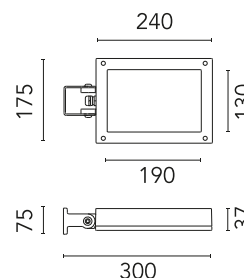

Are you a professional and your project needs consulting and support?

[BOOK AN APPOINTMENT](#)

Main specifications

EAN	8054793647067
Mounting	Wall, Ground
Light source type	LED
Light sources included	Yes
LED type	Power LED
Number of lamps	1
System power (W)	20
Source flux (lm)	2232
Lumen Output (lm)	1559

Physical

Colour	Forest Green
Orientation	Adjustable
Longitudinal tilting (°)	146
Net weight (kg)	2.28
Package height (mm)	135
Package width (mm)	190
Package length (mm)	315
Package volume (m3)	0.01
IP internal	65

Download

[Mounting instructions](#) PDF

Photometric Files

[LDT / IES](#) ZIP

Technical Drawings

[2D](#) ZIP

[3D](#) ZIP