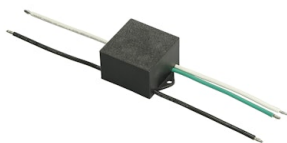

Accessories & Power Supply

OPTIONAL
Pole

FA24806

Pole Ø76 mm h 3500 mm(with
Base)

OPTIONAL
Accessory

F990E00A000

S.P.D. (SURGE PROTECTION
DEVICE)

OPTIONAL
Bracket