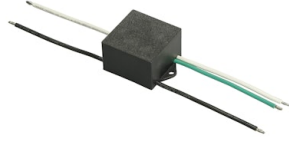

FLOS

FA52515206-300 Grey

Perseo 3 Symmetric Optic Dimmable Dali

Designed by FLOS Outdoor, 2012

LED source included. Integrated power supply 220-240V ON/OFF and dimmable 1-10V or DALI. Fixing bracket included. Equipped with a M16x1.5 cable guide (for 4.5mmϕ<math><10\text{mm}</math> cables) and IP68 connector. To ensure the tightness of the cable guide it's recommended to use flexible electric cables suitable for exterior use. Optional accessories: protruding arm for walls; feet and arms to install the luminaire on a mast; wall-washer visor and anti-vandalism protection lid. Extraclear transparent glass.

Accessories & Power Supply

OPTIONAL
Pole

FA414006

Pole Ø 102 mm h 4000 mm With
Base

OPTIONAL
Accessory

F990E00A000

S.P.D. (SURGE PROTECTION
DEVICE)

OPTIONAL
Accessory

FA18006

Pole Inground Perseo 3 h
2000(+300) mm

OPTIONAL
Accessory

FA16630

Antivandal Louvre Perseo 3

OPTIONAL
Accessory

FA182

Base Plate and Fixing Bolts
Perseo 2