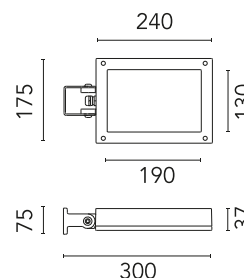

FLOS

FA52515206-300 Grey

Perseo 3 Symmetric Optic Dimmable Dali

Designed by FLOS Outdoor, 2012

LED source included. Integrated power supply 220-240V ON/OFF and dimmable 1-10V or DALI. Fixing bracket included. Equipped with a M16x1.5 cable guide (for 4.5mmϕ<math><10\text{mm}</math> cables) and IP68 connector. To ensure the tightness of the cable guide it's recommended to use flexible electric cables suitable for exterior use. Optional accessories: protruding arm for walls; feet and arms to install the luminaire on a mast; wall-washer visor and anti-vandalism protection lid. Extraclear transparent glass.

Physical

Colour	Grey
Orientation	Adjustable
Longitudinal tilting (°)	146
Net weight (kg)	2.28
Package height (mm)	135
Package width (mm)	190
Package length (mm)	315
Package volume (m ³)	0.01
IP internal	65

Accessories & Power Supply

OPTIONAL
Pole

FA414006

Pole Ø 102 mm h 4000 mm With
Base

OPTIONAL
Accessory

F990E00A000

S.P.D. (SURGE PROTECTION
DEVICE)

OPTIONAL
Accessory