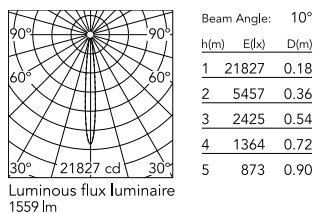

Physical

Colour	White
Orientation	Adjustable
Longitudinal tilting (°)	146
Net weight (kg)	2.28
Package height (mm)	135
Package width (mm)	190
Package length (mm)	315
Package volume (m3)	0.01
IP internal	65

Photometric

Lighting type	Direct
Light distribution	Symmetric
CCT (K)	2700
CRI>	80
Beam angle C0-180 (°)	11
Beam angle C90-270 (°)	11
Extreme cut off	No

Electrical

Insulation class	I
Frequency (Hz)	50/60
Main voltage (Vac)	220-240
Power supply	Integrated
Dimmable	Yes
Power supply type	Dimmable DALI 1
Dimming interface	Dimmer Integrated
Emergency	No