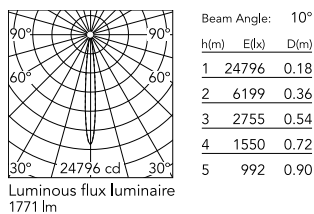

Schematic light drawing

Photometric

Lighting type	Direct
Light distribution	Symmetric
CCT (K)	4000
CRI>	80
Beam angle C0-180 (°)	11
Beam angle C90-270 (°)	11
Extreme cut off	No

Electrical

Insulation class	I
Frequency (Hz)	50/60
Main voltage (Vac)	220-240
Power supply	Integrated
Dimmable	Yes
Power supply type	Dimmable DALI 1
Dimming interface	Dimmer Integrated
Emergency	No