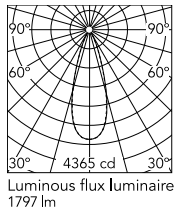

Physical

Colour	Grey
Orientation	Adjustable
Longitudinal tilting (°)	146
Net weight (kg)	2.28
Package height (mm)	135
Package width (mm)	190
Package length (mm)	315
Package volume (m3)	0.01
IP internal	65

Download

[Mounting instructions](#) PDF

Photometric Files

[LDT / IES](#) ZIP

Technical Drawings

[2D](#) ZIP

[3D](#) ZIP

Schematic light drawing

Beam Angle: 34°

h(m)	E(lx)	D(m)
1	4365	0.61
2	1091	1.22
3	485	1.84
4	273	2.45
5	175	3.06

Luminous flux luminaire
1797 lm

Photometric

Lighting type	Direct
Light distribution	Symmetric
CCT (K)	4000
CRI>	80
Beam angle C0-180 (°)	34
Beam angle C90-270 (°)	34
Extreme cut off	No