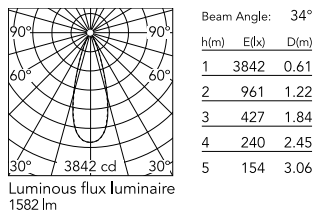

Physical

Colour	Black
Orientation	Adjustable
Longitudinal tilting (°)	146
Net weight (kg)	2.28
Package height (mm)	135
Package width (mm)	190
Package length (mm)	315
Package volume (m3)	0.01
IP internal	65

Photometric

Lighting type	Direct
Light distribution	Symmetric
CCT (K)	2700
CRI>	80
Beam angle C0-180 (°)	34
Beam angle C90-270 (°)	34
Extreme cut off	No

Electrical

Insulation class	I
Frequency (Hz)	50/60
Main voltage (Vac)	220-240
Power supply	Integrated
Dimmable	Yes
Power supply type	Dimmable 1-10V
Dimming interface	Dimmer Integrated
Emergency	No