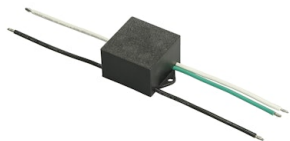

FLOS

FA52515430-310 Black

Perseo 3 Symmetric Optic Dimmable 1-10V

Designed by FLOS Outdoor, 2012

LED source included. Integrated power supply 220-240V ON/OFF and dimmable 1-10V or DALI. Fixing bracket included. Equipped with a M16x1.5 cable guide (for 4.5mm\varnothing<math><10\text{mm}</math> cables) and IP68 connector. To ensure the tightness of the cable guide it's recommended to use flexible electric cables suitable for exterior use. Optional accessories: protruding arm for walls; feet and arms to install the luminaire on a mast; wall-washer visor and anti-vandalism protection lid. Extraclear transparent glass.

Photometric

Lighting type	Direct
Light distribution	Symmetric
CCT (K)	2700
CRI>	80
Beam angle C0-180 (°)	34
Beam angle C90-270 (°)	34
Extreme cut off	No

Electrical

Insulation class	I
Frequency (Hz)	50/60
Main voltage (Vac)	220-240
Power supply	Integrated
Dimmable	Yes
Power supply type	Dimmable 1-10V
Dimming interface	Dimmer Integrated
Emergency	No

Accessories & Power Supply

OPTIONAL
Accessory

F990E00A000

S.P.D. (SURGE PROTECTION
DEVICE)

OPTIONAL
Pole

FA24806

Pole Ø76 mm h 3500 mm(with
Base)

OPTIONAL
Pole