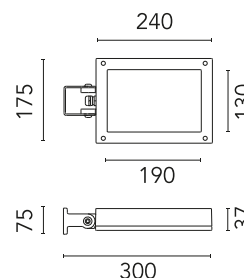

Are you a professional and your project needs consulting and support?

[BOOK AN APPOINTMENT](#)

Main specifications

EAN	8054793647326
Mounting	Wall, Ground
Light source type	LED
Light sources included	Yes
LED type	Power LED
Number of lamps	1
System power (W)	20
Source flux (lm)	2232
Lumen Output (lm)	1582

Physical

Colour	Deep Brown
Orientation	Adjustable
Longitudinal tilting (°)	146
Net weight (kg)	2.28
Package height (mm)	135
Package width (mm)	190
Package length (mm)	315
Package volume (m3)	0.01
IP internal	65

Download

[Mounting instructions](#) PDF

Photometric Files

[LDT / IES](#) ZIP

Technical Drawings

[2D](#) ZIP

[3D](#) ZIP