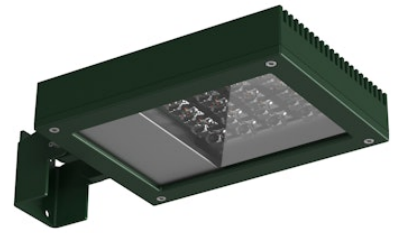

## Perseo 3 Symmetric Optic Dimmable 1-10V

Designed by FLOS Outdoor, 2012

LED source included. Integrated power supply 220-240V ON/OFF and dimmable 1-10V or DALI. Fixing bracket included. Equipped with a M16x1.5 cable guide (for 4.5mm<math>\phi</math><math><10\text{mm}</math> cables) and IP68 connector. To ensure the tightness of the cable guide it's recommended to use flexible electric cables suitable for exterior use. Optional accessories: protruding arm for walls; feet and arms to install the luminaire on a mast; wall-washer visor and anti-vandalism protection lid. Extraclear transparent glass.

### Main specifications

EAN	8054793647296
Mounting	Wall, Ground
Light source type	LED
Light sources included	Yes
LED type	Power LED
Number of lamps	1
System power (W)	20
Source flux (lm)	2232
Lumen Output (lm)	1582