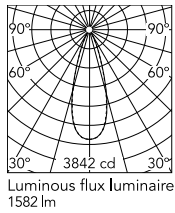

Schematic light drawing

h(m)	E(lx)	D(m)
1	3842	0.61
2	961	1.22
3	427	1.84
4	240	2.45
5	154	3.06

Photometric

Lighting type	Direct
Light distribution	Symmetric
CCT (K)	2700
CRI>	80
Beam angle C0-180 (°)	34
Beam angle C90-270 (°)	34
Extreme cut off	No

Electrical

Insulation class	I
Frequency (Hz)	50/60
Main voltage (Vac)	220-240
Power supply	Integrated
Dimmable	Yes
Power supply type	Dimmable 1-10V
Dimming interface	Dimmer Integrated
Emergency	No