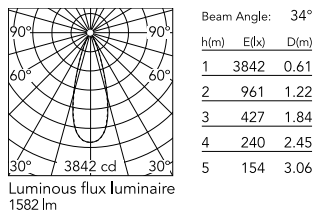

Physical

Colour	Grey
Orientation	Adjustable
Longitudinal tilting (°)	146
Net weight (kg)	2.28
Package height (mm)	135
Package width (mm)	190
Package length (mm)	315
Package volume (m3)	0.01
IP internal	65

Photometric

Lighting type	Direct
Light distribution	Symmetric
CCT (K)	2700
CRI>	80
Beam angle C0-180 (°)	34
Beam angle C90-270 (°)	34
Extreme cut off	No

Electrical

Insulation class	I
Frequency (Hz)	50/60
Main voltage (Vac)	220-240
Power supply	Integrated
Dimmable	Yes
Power supply type	Dimmable 1-10V
Dimming interface	Dimmer Integrated
Emergency	No