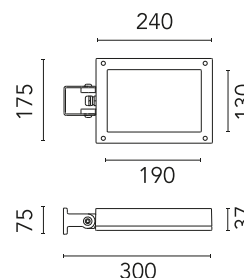

Are you a professional and your project needs consulting and support?

[BOOK AN APPOINTMENT](#)

Main specifications

EAN	8054793647234
Mounting	Wall, Ground
Light source type	LED
Light sources included	Yes
LED type	Power LED
Number of lamps	1
System power (W)	20
Source flux (lm)	2232
Lumen Output (lm)	1582

Physical

Colour	White
Orientation	Adjustable
Longitudinal tilting (°)	146
Net weight (kg)	2.28
Package height (mm)	135
Package width (mm)	190
Package length (mm)	315
Package volume (m3)	0.01
IP internal	65

Download

[Mounting instructions](#) PDF

Photometric Files

[LDT / IES](#) ZIP

Technical Drawings

[2D](#) ZIP

[3D](#) ZIP