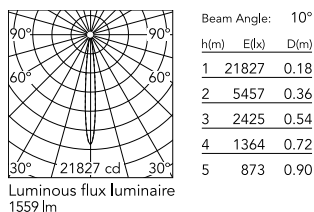

Schematic light drawing

Photometric

Lighting type	Direct
Light distribution	Symmetric
CCT (K)	2700
CRI>	80
Beam angle C0-180 (°)	11
Beam angle C90-270 (°)	11
Extreme cut off	No

Electrical

Insulation class	I
Frequency (Hz)	50/60
Main voltage (Vac)	220-240
Power supply	Integrated
Dimmable	Yes
Power supply type	Dimmable 1-10V
Dimming interface	Dimmer Integrated
Emergency	No

Ecodesign and Energy Labelling

This product contains a light source of energy efficiency class D

Replaceable (LED only) light source by a professional

Replaceable control gear by a professional

Notes

Please check with your referent person in our Front Office if a code modification is needed to meet the required certification compliance