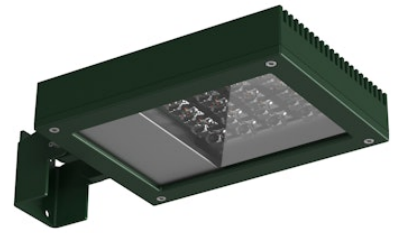

FLOS

FA52515212-310 Forest Green

Perseo 3 Symmetric Optic Dimmable 1-10V

Designed by FLOS Outdoor, 2012

LED source included. Integrated power supply 220-240V ON/OFF and dimmable 1-10V or DALI. Fixing bracket included. Equipped with a M16x1.5 cable guide (for 4.5mmϕ<math><10\text{mm}</math> cables) and IP68 connector. To ensure the tightness of the cable guide it's recommended to use flexible electric cables suitable for exterior use. Optional accessories: protruding arm for walls; feet and arms to install the luminaire on a mast; wall-washer visor and anti-vandalism protection lid. Extraclear transparent glass.

Are you a professional and your project needs consulting and support?

[BOOK AN APPOINTMENT](#)

Main specifications

EAN	8054793647074
Mounting	Wall, Ground
Light source type	LED
Light sources included	Yes
LED type	Power LED
Number of lamps	1
System power (W)	20
Source flux (lm)	2232
Lumen Output (lm)	1559

Physical

Colour	Forest Green
Orientation	Adjustable
Longitudinal tilting (°)	146
Net weight (kg)	2.28
Package height (mm)	135
Package width (mm)	190
Package length (mm)	315
Package volume (m3)	0.01
IP internal	65