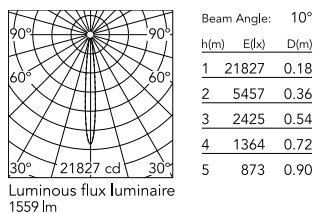

Physical

Colour	Forest Green
Orientation	Adjustable
Longitudinal tilting (°)	146
Net weight (kg)	2.28
Package height (mm)	135
Package width (mm)	190
Package length (mm)	315
Package volume (m3)	0.01
IP internal	65

Photometric

Lighting type	Direct
Light distribution	Symmetric
CCT (K)	2700
CRI>	80
Beam angle C0-180 (°)	11
Beam angle C90-270 (°)	11
Extreme cut off	No

Electrical

Insulation class	I
Frequency (Hz)	50/60
Main voltage (Vac)	220-240
Power supply	Integrated
Dimmable	Yes
Power supply type	Dimmable 1-10V
Dimming interface	Dimmer Integrated
Emergency	No