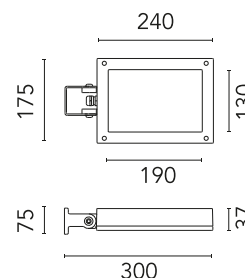

Are you a professional and your project needs consulting and support?

[BOOK AN APPOINTMENT](#)

Main specifications

EAN	8054793646992
Mounting	Wall, Ground
Light source type	LED
Light sources included	Yes
LED type	Power LED
Number of lamps	1
System power (W)	20
Source flux (lm)	2232
Lumen Output (lm)	1559

Physical

Colour	White
Orientation	Adjustable
Longitudinal tilting (°)	146
Net weight (kg)	2.28
Package height (mm)	135
Package width (mm)	190
Package length (mm)	315
Package volume (m3)	0.01
IP internal	65

Download

[Mounting instructions](#) PDF

Photometric Files

[LDT / IES](#) ZIP

Technical Drawings

[2D](#) ZIP

[3D](#) ZIP