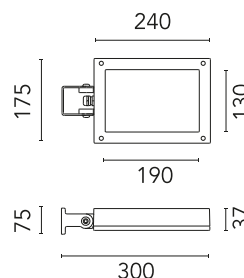

Are you a professional and your project needs consulting and support?

[BOOK AN APPOINTMENT](#)

Main specifications

EAN	8054793647722
Mounting	Wall, Ground
Light source type	LED
Light sources included	Yes
LED type	Power LED
Number of lamps	1
System power (W)	20
Source flux (lm)	2232
Lumen Output (lm)	972

Physical

Colour	Anthracite
Orientation	Adjustable
Longitudinal tilting (°)	146
Net weight (kg)	2.28
Package height (mm)	135
Package width (mm)	190
Package length (mm)	315
Package volume (m3)	0.01
IP internal	65

Accessories & Power Supply

OPTIONAL
Pole

FA414533

Pole Ø 102 mm h 4000 mm (+500 mm In-ground)

OPTIONAL
Accessory

F990E00A000

S.P.D. (SURGE PROTECTION DEVICE)

OPTIONAL
Pole