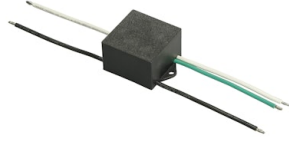

Accessories & Power Supply

OPTIONAL Pole

FA25006

Pole Ø76 mm h 3500 mm (+500 mm In-ground)

OPTIONAL Accessory

F990E00A000

S.P.D. (SURGE PROTECTION DEVICE)

OPTIONAL Pole