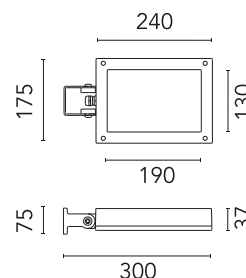

Are you a professional and your project needs consulting and support?

[BOOK AN APPOINTMENT](#)

Main specifications

EAN	8054793647692
Mounting	Wall, Ground
Light source type	LED
Light sources included	Yes
LED type	Power LED
Number of lamps	1
System power (W)	20
Source flux (lm)	2232
Lumen Output (lm)	972

Physical

Colour	Black
Orientation	Adjustable
Longitudinal tilting (°)	146
Net weight (kg)	2.28
Package height (mm)	135
Package width (mm)	190
Package length (mm)	315
Package volume (m3)	0.01
IP internal	65

Download

[Mounting instructions](#) PDF

Photometric Files

[LDT / IES](#) ZIP

Technical Drawings

[2D](#) ZIP

[3D](#) ZIP