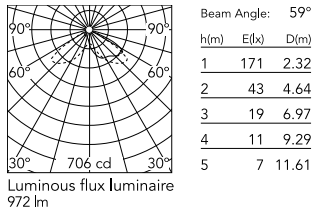

Schematic light drawing

Photometric

Lighting type	Direct
Light distribution	Asymmetric
CCT (K)	2700
CRI>	80
Extreme cut off	No

Electrical

Insulation class	I
Frequency (Hz)	50/60
Main voltage (Vac)	220-240
Power supply	Integrated
Dimmable	No
Power supply type	Non Dimmable
Dimming interface	Not Dimmable
Emergency	No