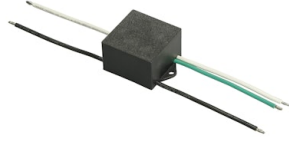

Accessories & Power Supply

OPTIONAL
Pole

FA25033

Pole Ø76 mm h 3500 mm (+500 mm In-ground)

OPTIONAL
Accessory

F990E00A000

S.P.D. (SURGE PROTECTION DEVICE)

OPTIONAL
Accessory

FA182

Base Plate and Fixing Bolts Perseo 2

OPTIONAL
Bracket

FA22206

Pole Bracket Franco 1/Perseo 3 Ø 102 mm 180 mm Double

OPTIONAL
Bracket

FA22433

Pole Bracket Franco 1/Perseo 3 Ø 102 mm 500 mm Double