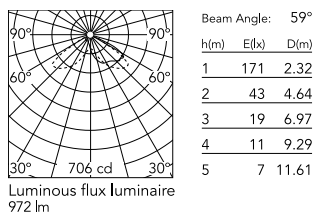

Schematic light drawing

Photometric

Lighting type	Direct
Light distribution	Asymmetric
CCT (K)	2700
CRI>	80
Extreme cut off	No

Electrical

Insulation class	I
Frequency (Hz)	50/60
Main voltage (Vac)	220-240
Power supply	Integrated
Dimmable	No
Power supply type	Non Dimmable
Dimming interface	Not Dimmable
Emergency	No