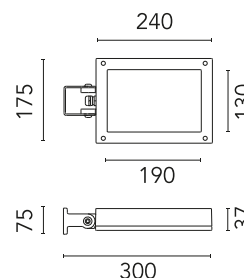

Are you a professional and your project needs consulting and support?

[BOOK AN APPOINTMENT](#)

Main specifications

EAN	8054793647609
Mounting	Wall, Ground
Light source type	LED
Light sources included	Yes
LED type	Power LED
Number of lamps	1
System power (W)	20
Source flux (lm)	2232
Lumen Output (lm)	972

Physical

Colour	Grey
Orientation	Adjustable
Longitudinal tilting (°)	146
Net weight (kg)	2.28
Package height (mm)	135
Package width (mm)	190
Package length (mm)	315
Package volume (m3)	0.01
IP internal	65

Download

[Mounting instructions](#) PDF

Photometric Files

[LDT / IES](#) ZIP

Technical Drawings

[2D](#) ZIP

[3D](#) ZIP