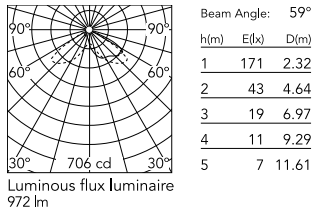

Physical

Colour	Anthracite
Orientation	Adjustable
Longitudinal tilting (°)	146
Net weight (kg)	2.28
Package height (mm)	135
Package width (mm)	190
Package length (mm)	315
Package volume (m3)	0.01
IP internal	65

Download

[Mounting instructions](#)  PDF

Photometric Files

[LDT / IES](#)  ZIP

Technical Drawings

[2D](#)  ZIP

[3D](#)  ZIP

Schematic light drawing