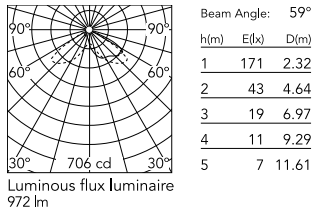

Schematic light drawing

Photometric

Lighting type	Direct
Light distribution	Asymmetric
CCT (K)	2700
CRI>	80
Extreme cut off	No

Electrical

Insulation class	I
Frequency (Hz)	50/60
Main voltage (Vac)	220-240
Power supply	Integrated
Dimmable	Yes
Power supply type	Dimmable DALI 1
Dimming interface	Dimmer Integrated
Emergency	No