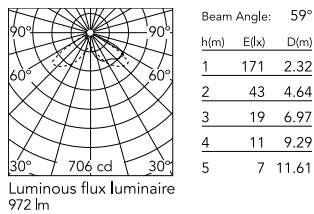

Schematic light drawing

Photometric

Lighting type	Direct
Light distribution	Asymmetric
CCT (K)	2700
CRI>	80
Extreme cut off	No

Electrical

Insulation class	I
Frequency (Hz)	50/60
Main voltage (Vac)	220-240
Power supply	Integrated
Dimmable	Yes
Power supply type	Dimmable DALI 1
Dimming interface	Dimmer Integrated
Emergency	No