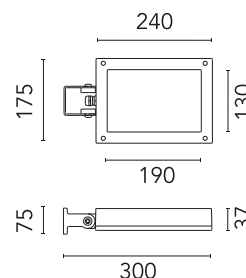

LED source included. Integrated power supply 220-240V ON/OFF and dimmable 1-10V or DALI. Fixing bracket included. Equipped with a M16x1.5 cable guide (for 4.5mmϕ<math><10\text{mm}</math> cables) and IP68 connector. To ensure the tightness of the cable guide it's recommended to use flexible electric cables suitable for exterior use. Optional accessories: protruding arm for walls; feet and arms to install the luminaire on a mast; wall-washer visor and anti-vandalism protection lid. Extraclear transparent glass.