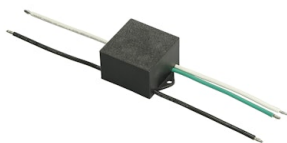

Accessories & Power Supply

OPTIONAL Pole

FA25133

Pole Ø76 mm h 4500 mm (+500 mm In-ground)

OPTIONAL Accessory

F990E00A000

S.P.D. (SURGE PROTECTION DEVICE)

OPTIONAL Pole

FA24806

Pole Ø76 mm h 3500 mm(with Base)

OPTIONAL Pole

FA24833

Pole Ø76 mm h 3500 mm(with Base)

OPTIONAL Pole

FA25006

Pole Ø76 mm h 3500 mm (+500 mm In-ground)