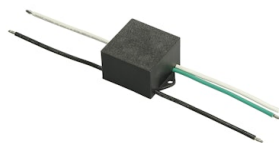

FLOS

FA52515806-300 Grey

Perseo 3 Street Optic Dimmable Dali

Designed by FLOS Outdoor, 2012

LED source included. Integrated power supply 220-240V ON/OFF and dimmable 1-10V or DALI. Fixing bracket included. Equipped with a M16x1.5 cable guide (for 4.5mm\varnothing<math><10\text{mm}</math> cables) and IP68 connector. To ensure the tightness of the cable guide it's recommended to use flexible electric cables suitable for exterior use. Optional accessories: protruding arm for walls; feet and arms to install the luminaire on a mast; wall-washer visor and anti-vandalism protection lid. Extraclear transparent glass.

Accessories & Power Supply

OPTIONAL
Accessory

FA18006

Pole Inground Perseo 3 h
2000(+300) mm

OPTIONAL
Pole

FA24906

Pole Ø76 mm h 4500 mm(with
Base)

OPTIONAL
Accessory

F990E00A000

S.P.D. (SURGE PROTECTION
DEVICE)

OPTIONAL
Bracket

FA22106

Pole Bracket Franco 1/Perseo 3 Ø
102 mm 180 mm Single

OPTIONAL
Pole

FA24806

Pole Ø76 mm h 3500 mm(with
Base)