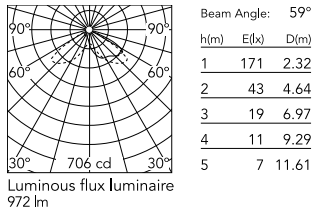

Physical

Colour	White
Orientation	Adjustable
Longitudinal tilting (°)	146
Net weight (kg)	2.28
Package height (mm)	135
Package width (mm)	190
Package length (mm)	315
Package volume (m3)	0.01
IP internal	65

Download

[Mounting instructions](#)  PDF

Photometric Files

[LDT / IES](#)  ZIP

Technical Drawings

[2D](#)  ZIP

[3D](#)  ZIP

Schematic light drawing