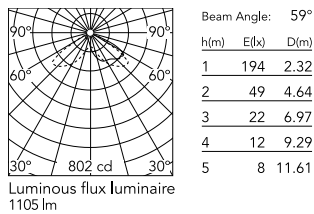

Physical

Colour	Anthracite
Orientation	Adjustable
Longitudinal tilting (°)	146
Net weight (kg)	2.28
Package height (mm)	135
Package width (mm)	190
Package length (mm)	315
Package volume (m3)	0.01
IP internal	65

Download

[Mounting instructions](#)  PDF

Photometric Files

[LDT / IES](#)  ZIP

Technical Drawings

[2D](#)  ZIP

[3D](#)  ZIP

Schematic light drawing