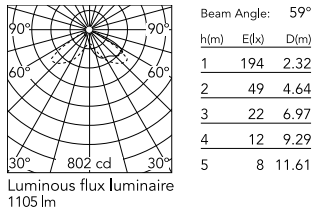

Physical

Colour	Grey
Orientation	Adjustable
Longitudinal tilting (°)	146
Net weight (kg)	2.28
Package height (mm)	135
Package width (mm)	190
Package length (mm)	315
Package volume (m3)	0.01
IP internal	65

Download

[Mounting instructions](#) PDF

Photometric Files

[LDT / IES](#) ZIP

Technical Drawings

[2D](#) ZIP

[3D](#) ZIP

Schematic light drawing