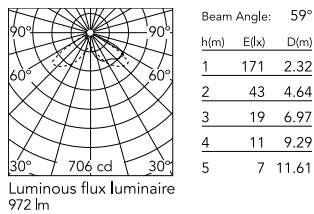

Physical

Colour	Anthracite
Orientation	Adjustable
Longitudinal tilting (°)	146
Net weight (kg)	2.28
Package height (mm)	135
Package width (mm)	190
Package length (mm)	315
Package volume (m3)	0.01
IP internal	65

Download

[Mounting instructions](#)  PDF

Photometric Files

[LDT / IES](#)  ZIP

Technical Drawings

[2D](#)  ZIP

[3D](#)  ZIP

Schematic light drawing