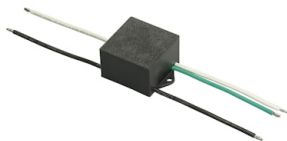

Accessories & Power Supply

OPTIONAL Pole

FA25133

Pole Ø76 mm h 4500 mm (+500 mm In-ground)

OPTIONAL Accessory

F990E00A000

S.P.D. (SURGE PROTECTION DEVICE)

OPTIONAL Pole

FA24833

Pole Ø76 mm h 3500 mm(with Base)

OPTIONAL Pole

FA25033

Pole Ø76 mm h 3500 mm (+500 mm In-ground)

OPTIONAL Accessory

FA17933

Pole with base Perseo 3 h 800 mm