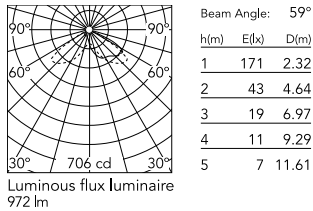

Schematic light drawing

Photometric

Lighting type	Direct
Light distribution	Asymmetric
CCT (K)	2700
CRI>	80
Extreme cut off	No

Electrical

Insulation class	I
Frequency (Hz)	50/60
Main voltage (Vac)	220-240
Power supply	Integrated
Dimmable	Yes
Power supply type	Dimmable 1-10V
Dimming interface	Dimmer Integrated
Emergency	No