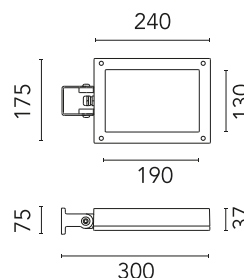

FLOS

FA52515830-310 Black

Perseo 3 Street Optic Dimmable 1-10V

Designed by FLOS Outdoor, 2012

LED source included. Integrated power supply 220-240V ON/OFF and dimmable 1-10V or DALI. Fixing bracket included. Equipped with a M16x1.5 cable guide (for 4.5mm\varnothing<math><10\text{mm}</math> cables) and IP68 connector. To ensure the tightness of the cable guide it's recommended to use flexible electric cables suitable for exterior use. Optional accessories: protruding arm for walls; feet and arms to install the luminaire on a mast; wall-washer visor and anti-vandalism protection lid. Extraclear transparent glass.

Physical

| | |
|--------------------------|------------|
| Colour | Black |
| Orientation | Adjustable |
| Longitudinal tilting (°) | 146 |
| Net weight (kg) | 2.28 |
| Package height (mm) | 135 |
| Package width (mm) | 190 |
| Package length (mm) | 315 |
| Package volume (m3) | 0.01 |
| IP internal | 65 |