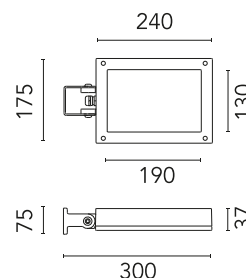

FLOS

FA52515818-310 Deep Brown

Perseo 3 Street Optic Dimmable 1-10V

Designed by FLOS Outdoor, 2012

LED source included. Integrated power supply 220-240V ON/OFF and dimmable 1-10V or DALI. Fixing bracket included. Equipped with a M16x1.5 cable guide (for 4.5mm\varnothing<math><10\text{mm}</math> cables) and IP68 connector. To ensure the tightness of the cable guide it's recommended to use flexible electric cables suitable for exterior use. Optional accessories: protruding arm for walls; feet and arms to install the luminaire on a mast; wall-washer visor and anti-vandalism protection lid. Extraclear transparent glass.

Physical

Colour	Deep Brown
Orientation	Adjustable
Longitudinal tilting (°)	146
Net weight (kg)	2.28
Package height (mm)	135
Package width (mm)	190
Package length (mm)	315
Package volume (m3)	0.01
IP internal	65