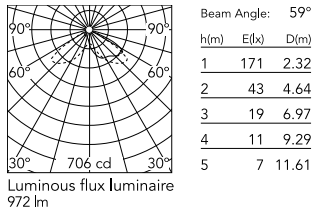

Physical

Colour	Deep Brown
Orientation	Adjustable
Longitudinal tilting (°)	146
Net weight (kg)	2.28
Package height (mm)	135
Package width (mm)	190
Package length (mm)	315
Package volume (m3)	0.01
IP internal	65

Download

[Mounting instructions](#)  PDF

Photometric Files

[LDT / IES](#)  ZIP

Technical Drawings

[2D](#)  ZIP

[3D](#)  ZIP

Schematic light drawing